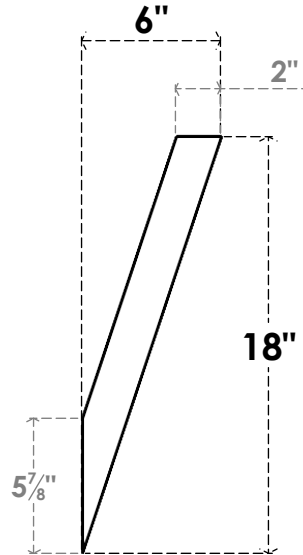

ITEM NUMBER: BRCPC040X06000X18000TRA

4"W X 6"D X 18"H TRADITIONAL ARCHITECTURAL GRADE PVC CLOSED KNEE BRACE

SIDE PROFILE

FRONT PROFILE

ISOMETRIC

EKENA MILLWORK
2300 WEST MAIN ST.
CLARKSVILLE, TX 75426
TOLL FREE: 866-607-0453
WWW.EKENAMILLWORK.COM