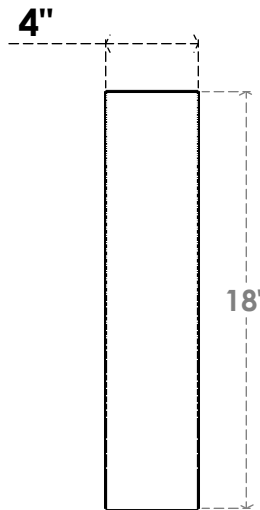

ITEM NUMBER: BRCPC040X06000X18000TRA

4"W X 6"D X 18"H TRADITIONAL ARCHITECTURAL GRADE PVC CLOSED KNEE BRACE

SIDE PROFILE

FRONT PROFILE

ISOMETRIC

EKENA MILLWORK
2300 WEST MAIN ST.
CLARKSVILLE, TX 75426
TOLL FREE: 866-607-0453
WWW.EKENAMILLWORK.COM